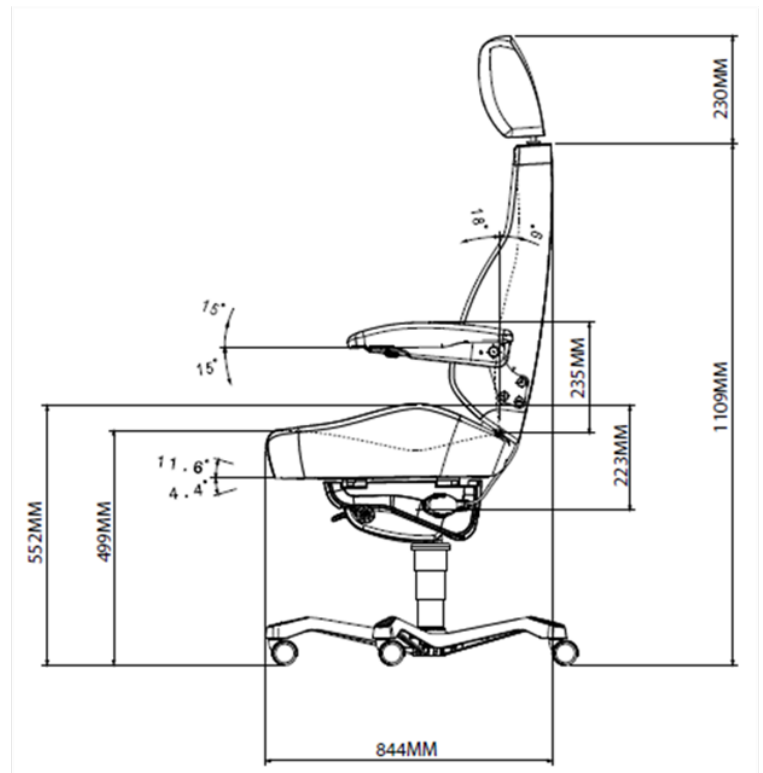

Director

DIMENSIONS

CONTACT YOUR NEAREST KAB SEATING DISTRIBUTOR
FOR MORE INFORMATION

KAB Seating Ltd

Round Spinney
Northampton
NN3 8RS

T +44 (0) 1604 790500
F +44 (0) 1604 790155
E infouk@cvgrp.com